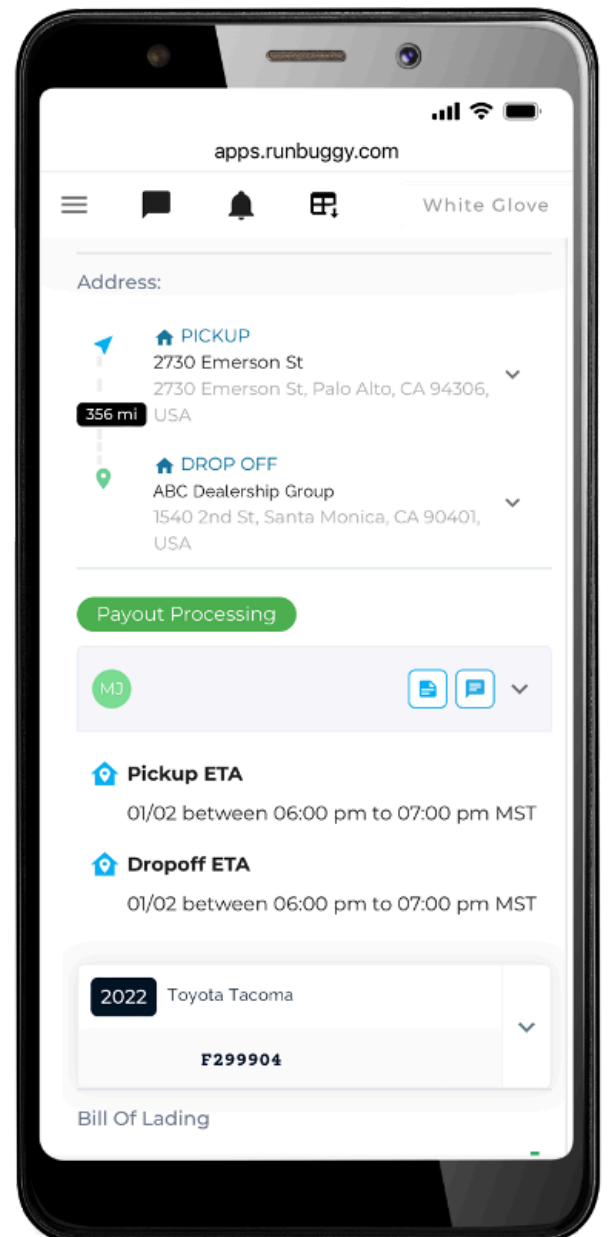

SHIP CARS SMARTER

COMPLIANT. SCALABLE. SECURE. SOFTWARE.

AI POWERED. HUMAN DRIVEN.

Step into the future of vehicle transportation with RunBuggy, where innovation meets efficiency.

Our cutting-edge platform is designed to redefine transportation management and service delivery, setting a new standard in the automotive logistics industry.

RunBuggy's Marketplace and Hitch TMS provide you with compliant, secure and scalable transportation management capabilities that seamlessly integrate into your existing systems. Trusted by some of the largest OEMs and dealership groups, RunBuggy's software solution enables you to streamline shipping any vehicle, in any condition, to any address.